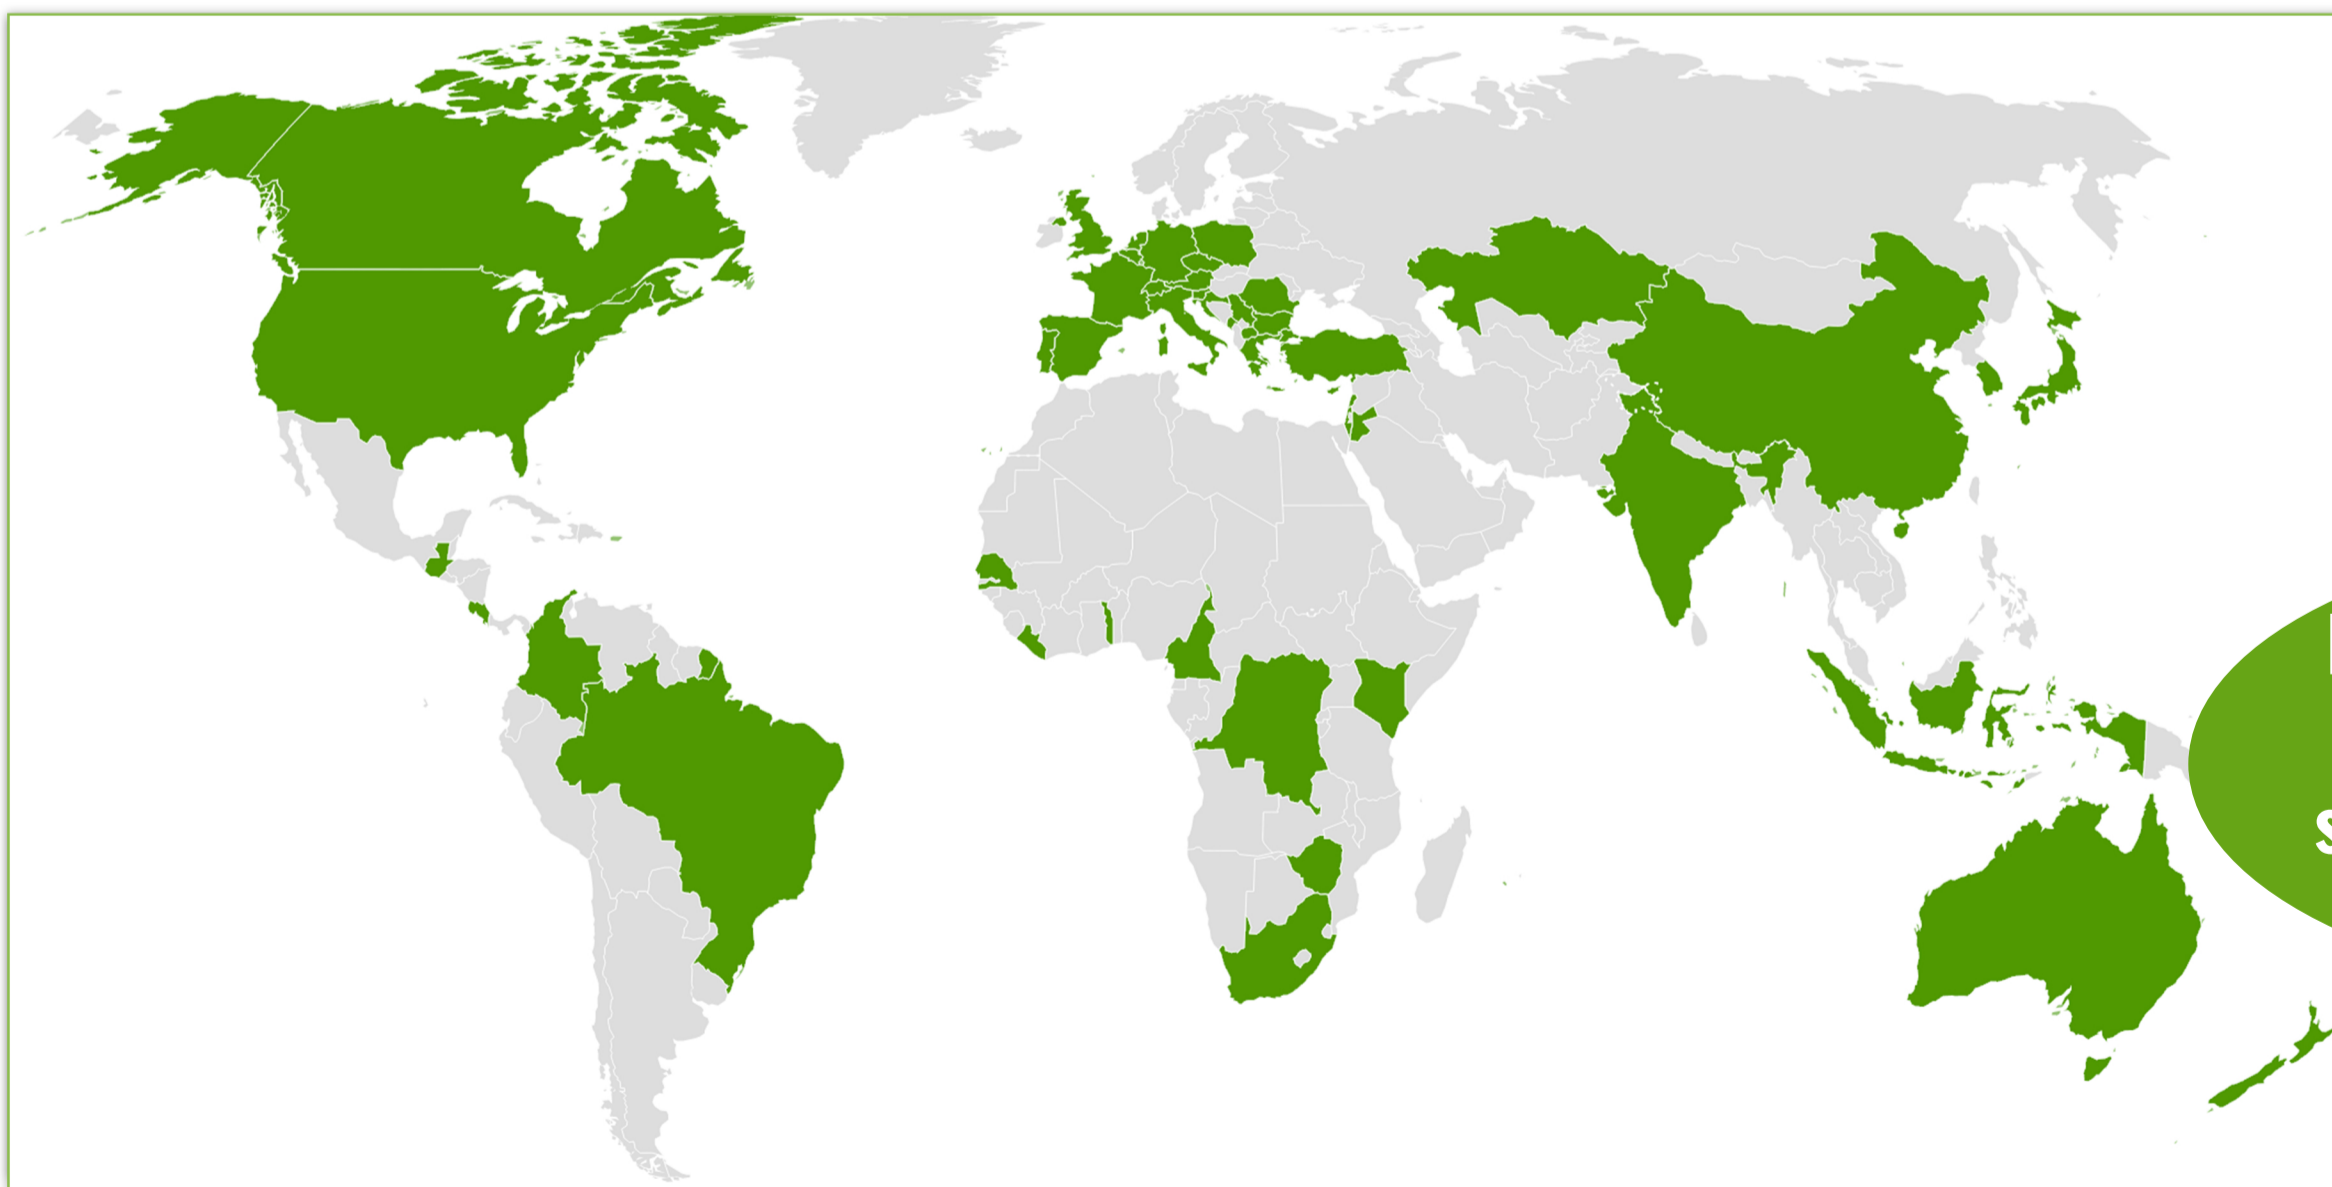

ESP

Ecosystem Services Partnership

www.es-partnership.org

What we do:

- Connect experts from around the globe
- Provide a platform for collaboration
- Facilitate knowledge exchange on ecosystem services science, policy and practice

ESP connects over 3000 Ecosystem Services scientists, policy makers and practitioners!

Be a part of the world's largest network on ecosystem services. Join our global effort for the future of our natural capital!